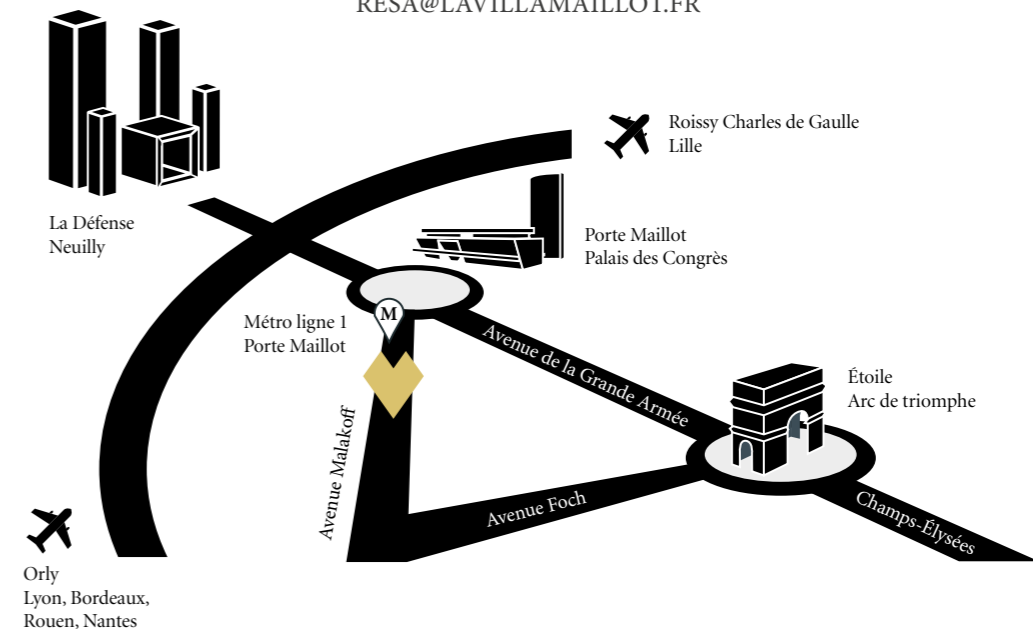

ACCÈS

Métro Ligne 1 et RER C : Porte Maillot
Gare de Lyon : 25 min. en métro
Aéroport Orly : 30 min.
Aéroport Roissy : 45 min.

INFORMATIONS UTILES

Heure d'arrivée : à partir de 14h00
Heure limite de départ : 12h00

Accès handicapés

LES PRINCIPAUX SERVICES DE LA VILLA MAILLOT

Conciergerie
Transfert aéroport
Chasseur, voiturier, bagagiste
Wi-Fi offert
I-pads à disposition
Playstation, Wii à disposition

LES SERVICES EN CHAMBRES

Tisanerie et machine Nespresso
Room service
Service couverture
Chaînes internationales
Carte d'oreillers
Blanchisserie

ACCESS

Metro Line 1 and RER C: Station - Porte Maillot
Gare de Lyon: 25 min. by metro
Orly Airport: 30 min.
Roissy Airport: 45 min.

USEFUL INFORMATION

Arrival Time: from 2pm
Check out: 12 noon

Disabled Access

MAIN SERVICES AVAILABLE AT LA VILLA MAILLOT

Concierge service
Airport Transfers
Bellhop, valet parking,
Free Wifi
I-Pads available
Playstation and Wii available

IN-ROOM SERVICES

Nespresso machine and tea making facilities
Room service
Turn down service
International TV channels
Pillow Menu
Laundry

LA VILLA MAILLOT
& SPA

****
PARIS

143, AVENUE DE MALAKOFF
75116 PARIS - FRANCE
TEL : +33 (0)1.53.64.52.52
FAX : +33 (0)1.45.00.60.61

AMADEUS PH PARVML
SABRE PH 16259
GALILEO PH 26915
WORLDSPAN PHPARVM

WWW.LAVILLAMAILLOT.FR
RESA@LAVILLAMAILLOT.FR

Flashez ce code :
<http://www.lavillamaillot.fr>